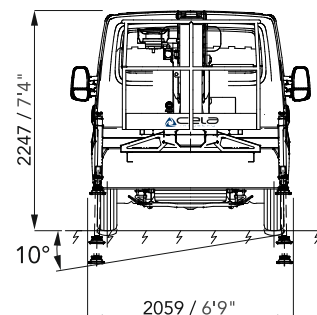

15,00 m  
49 ft

200 kg  
441 lbs

ALUMINIUM  
1,4 X 0,7 X 1,1  
4'7" X 2'4" X 3'7"

13,00 m  
43 ft

7,50 m  
24 ft

ELECTRONIC  
CONTROLS

7,50 m  
24 ft

-2,00 m  
-7 ft

# DT15<sub>BLU</sub>

ELECTRIC BOOM  
+ ELECTRIC TRUCK  
Long-range one day work

FULLY ELECTRIC ZERO EMISSIONS

MIN. GWV 3,5 T

360° CONTINUOS

**CHARGE TIME**  
FAST: 2 h  
REGULAR: 7,5 h

**PLUGGED-IN  
DURING WORK**  
NO RANGE IS LOST