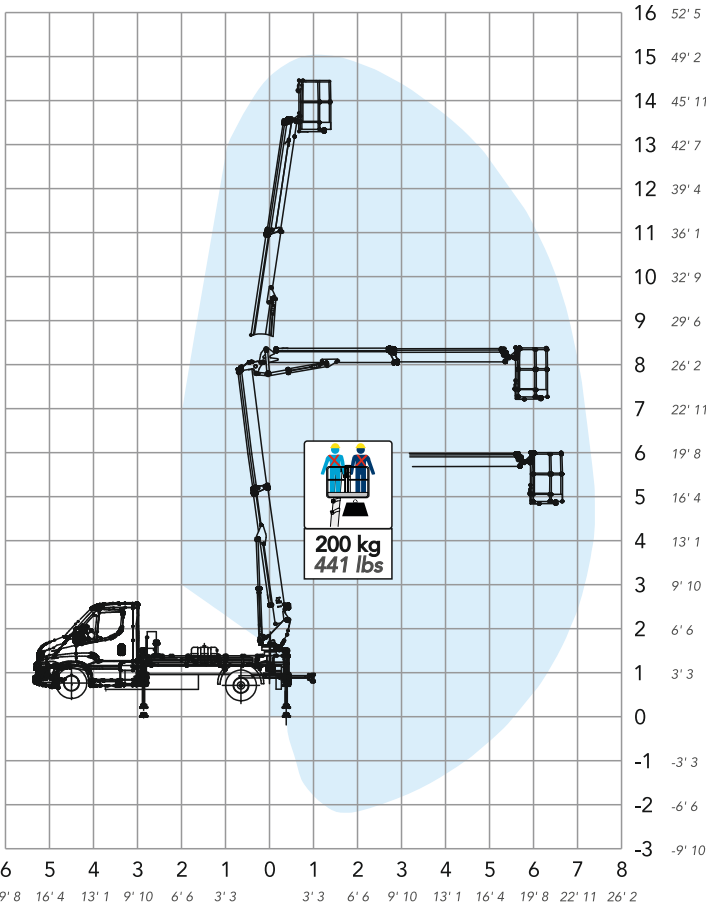

15,00 m
49 ft

200 kg
441 lbs

ALUMINIUM
1,4 X 0,7 X 1,1
4'7" X 2'4" X 3'7"

13,00 m
43 ft

7,50 m
24 ft

ELECTRONIC
CONTROLS

7,50 m
24 ft

-2,00 m
-7 ft

1440°

DT15_{BLU}

ELECTRIC BOOM
+ ELECTRIC TRUCK
Long-range one day work

FULLY ELECTRIC ZERO EMISSIONS

MIN. GWV 3,5 T

360° CONTINUOS