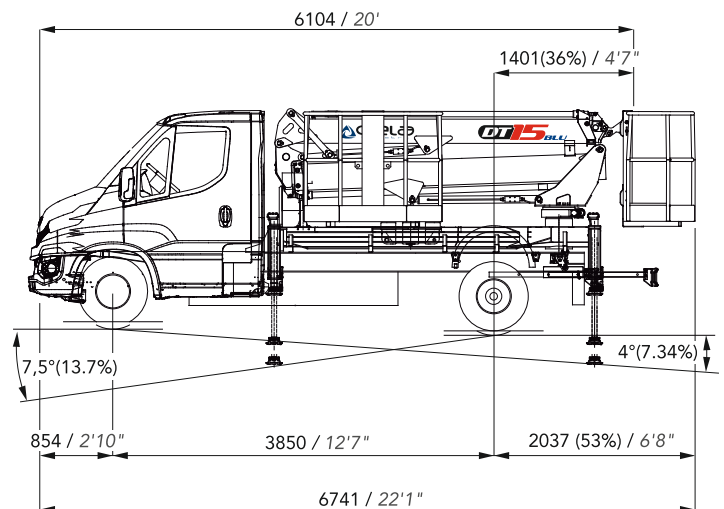

15,00 m  
49 ft

200 kg  
441 lbs

ALUMINIUM  
1,4 X 0,7 X 1,1  
4'7" X 2'4" X 3'7"

13,00 m  
43 ft

7,50 m  
24 ft

ELECTRONIC  
CONTROLS

7,50 m  
24 ft

-2,00 m  
-7 ft

1440°

# DT15<sub>BLU</sub>

ELECTRIC BOOM  
+ ELECTRIC TRUCK  
Long-range one day work

FULLY ELECTRIC ZERO EMISSIONS

MIN. GWV 3,5 T

360° CONTINUOS

**CHARGE TIME**  
FAST: 2 h  
REGULAR: 7,5 h

**PLUGGED-IN  
DURING WORK**  
NO RANGE IS LOST